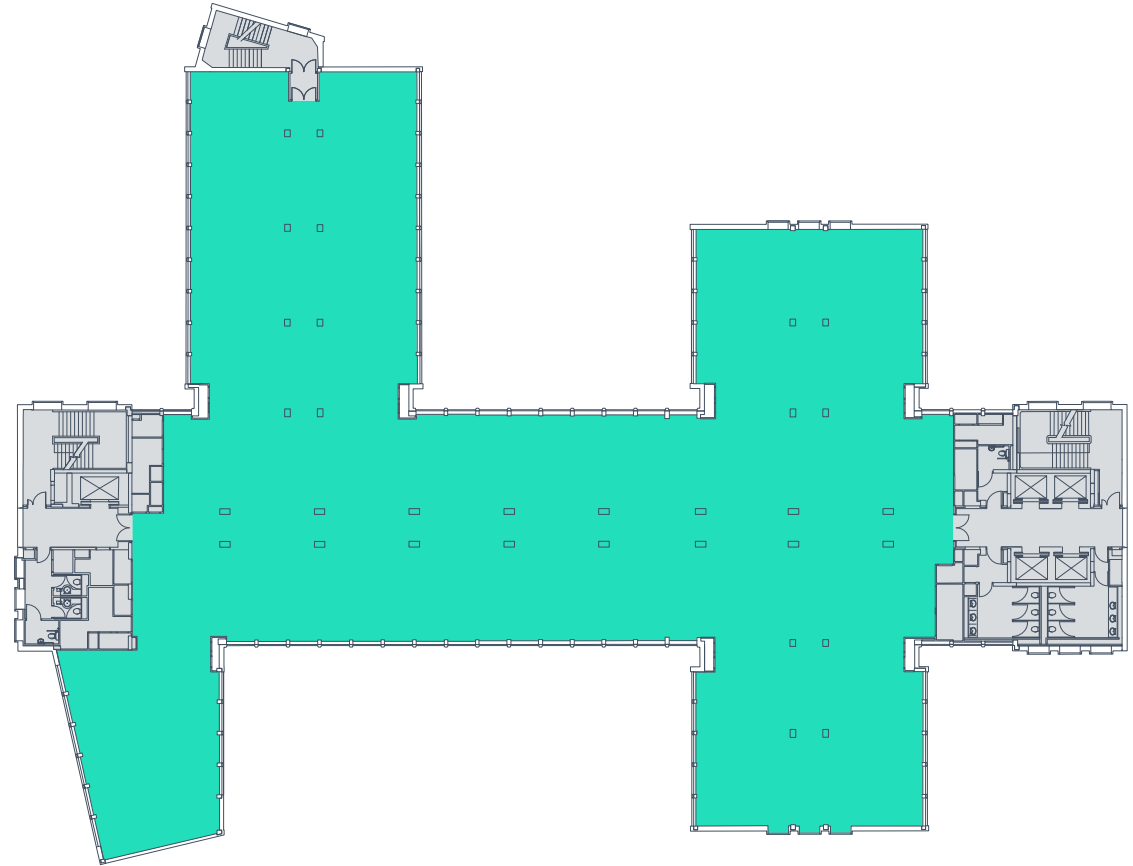

1st Floor Plan

14,012 Sq Ft (1,301.8 Sq M)

Key
● Lettable ● Core

Brompton Road

Plan not to scale, for indicative purposes only.

2nd Floor Plan

16,391 Sq Ft (1,522.8 Sq M)

Knightsbridge Green

Brompton Road

Key
● Lettable ● Core ● Terrace

Plan not to scale, for indicative purposes only.

3rd Floor Plan

16,581 Sq Ft (1,540.4 Sq M)

Knightsbridge Green

Brompton Road

Key
● Lettable ● Core

Plan not to scale, for indicative purposes only.

4th Floor Plan

16,596 Sq Ft (1,541.8 Sq M)

Knightsbridge Green

Brompton Road

Key

- Lettable
- Core

Plan not to scale, for indicative purposes only.