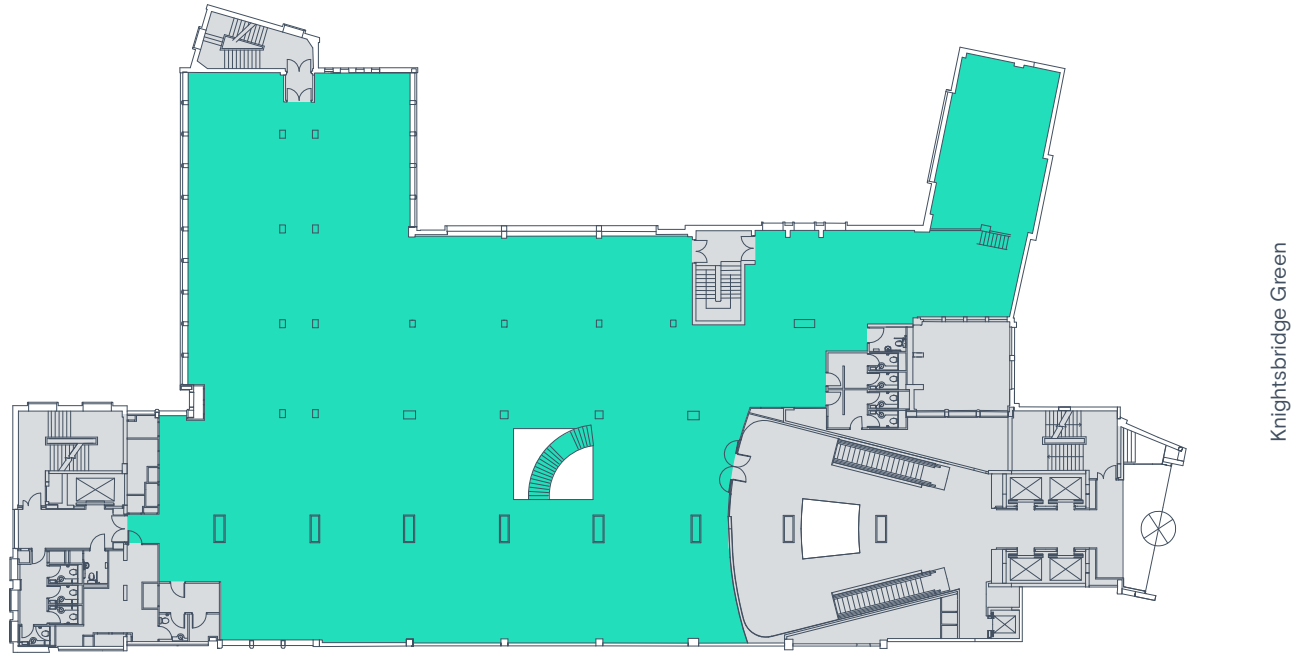

1st Floor Plan

14,012 Sq Ft (1,301.8 Sq M)

Key
● Lettable ● Core

Brompton Road

Plan not to scale, for indicative purposes only.

2nd Floor Plan

16,391 Sq Ft (1,522.8 Sq M)

Knightsbridge Green

Brompton Road

Key
● Lettable ● Core ● Terrace

Plan not to scale, for indicative purposes only.

3rd Floor Plan

16,581 Sq Ft (1,540.4 Sq M)

Knightsbridge Green

Brompton Road

Key
● Lettable ● Core

Plan not to scale, for indicative purposes only.

4th Floor Plan

16,596 Sq Ft (1,541.8 Sq M)

Knightsbridge Green

Brompton Road

Key

- Lettable
- Core

Plan not to scale, for indicative purposes only.