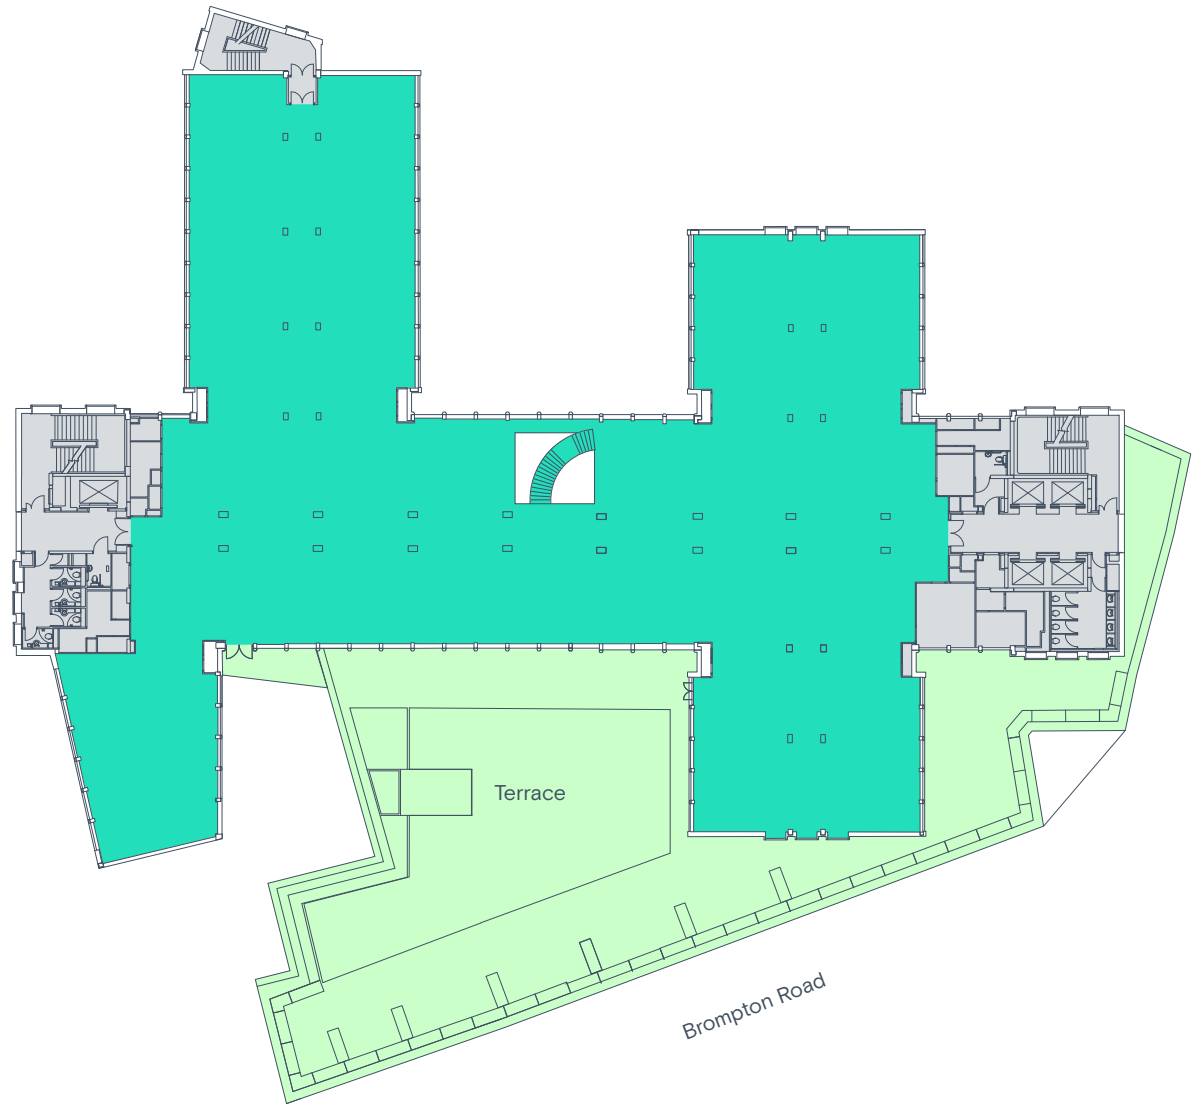

1st Floor Plan

14,012 Sq Ft (1,301.8 Sq M)

Key
● Lettable ● Core

Brompton Road

Plan not to scale, for indicative purposes only.

2nd Floor Plan

16,391 Sq Ft (1,522.8 Sq M)

Knightsbridge Green

Brompton Road

Key
● Lettable ● Core ● Terrace

Plan not to scale, for indicative purposes only.

3rd Floor Plan

16,581 Sq Ft (1,540.4 Sq M)

Knightsbridge Green

Brompton Road

Key
● Lettable ● Core

Plan not to scale, for indicative purposes only.

4th Floor Plan

16,596 Sq Ft (1,541.8 Sq M)

Knightsbridge Green

Brompton Road

Key

- Lettable
- Core

Plan not to scale, for indicative purposes only.