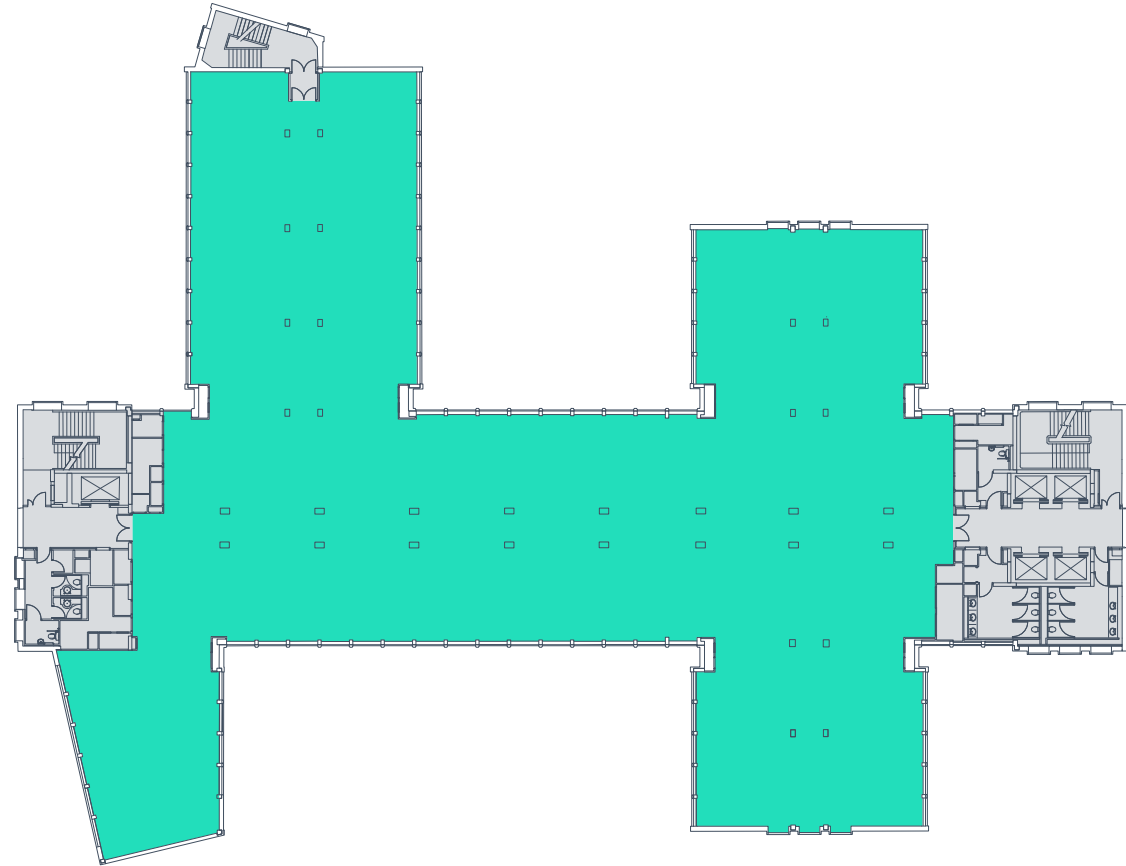

1st Floor Plan

14,012 Sq Ft (1,301.8 Sq M)

Key
● Lettable ● Core

Brompton Road

Plan not to scale, for indicative purposes only.

2nd Floor Plan

16,391 Sq Ft (1,522.8 Sq M)

Knightsbridge Green

Brompton Road

Key
● Lettable ● Core ● Terrace

Plan not to scale, for indicative purposes only.

3rd Floor Plan

16,581 Sq Ft (1,540.4 Sq M)

Knightsbridge Green

Brompton Road

Key
● Lettable ● Core

Plan not to scale, for indicative purposes only.

4th Floor Plan

16,596 Sq Ft (1,541.8 Sq M)

Knightsbridge Green

Brompton Road

Key

- Lettable
- Core

Plan not to scale, for indicative purposes only.